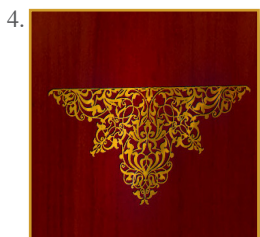

Exclusive flourishing chiseled brass decors.

Essence: french fine oak

Blue leather covered tabletop.
Storage place hidden beneath the desk.

78 x 120 x 60 cm (h/l/p)
30.7 x 47.2 x 23.6 in.

1. Extra-ordinary desk on 3 legs richly adorned with chiseled brass.
2. Other view. Seating side. Large working space.
3. Detail. Legs shapes create superb curves.
4. Detail. Exclusive flourishing chiseled brass decors.