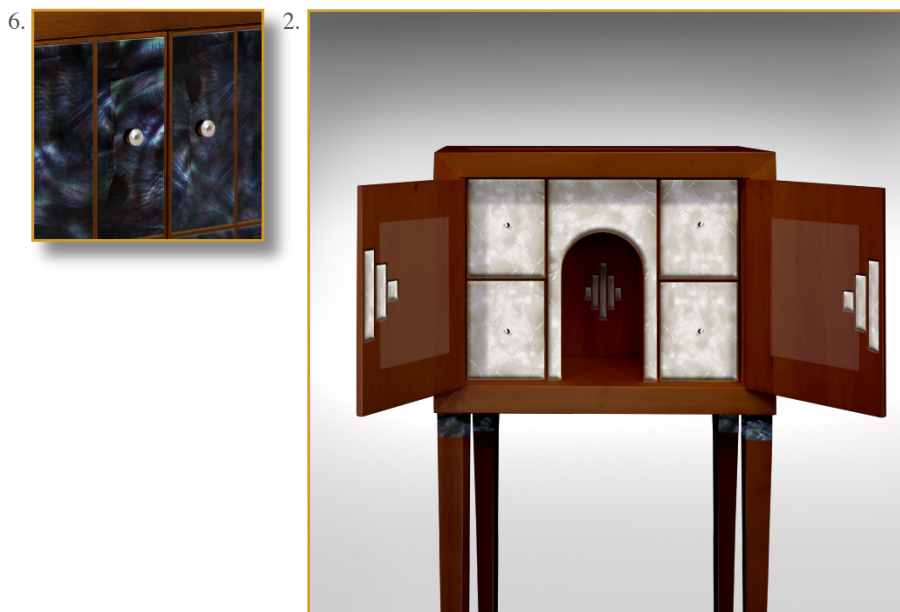

Ref. CAB-NAC-01

Sumptuous cabinet entirely mother of pearl inlaid.
A precious and very refined piece.

Exterior black pearl inlay.
Interior mother of pearl inlay.
Essence: French Fine Sycamore.

Legs enhanced with black pearl inlay.

Exclusive original knobs : real cultured pearls.

Amazing secret hiding place...

140 x 66 x 40 cm (h/l/p)
55.1 x 26 x 15.7 in.

1. Exterior black pearl inlay. Interior mother of pearl inlay. Legs enhanced with black pearl inlay. Exclusive original knobs: real cultured pearls.
2. Opened cabinet. Interior mother of pearl inlay. Four drawers.
3. Detail. Mother of pearl inlay motif. Real cultured pearls door knobs.
4. Detail. Inside recess. Mother of pearl inlay motif.
5. Detail doors. Mother of pearl inlay motif.
6. Exterior. Real cultured pearls door knobs.

Customization : Each piece may be realised in natural wood tint, or with the colour of leather or fabric you select.

We can also adapt it to dimensions that suit you.

There are also many other adjustments that could be envisaged (adding drawers, change of buttons, etc).