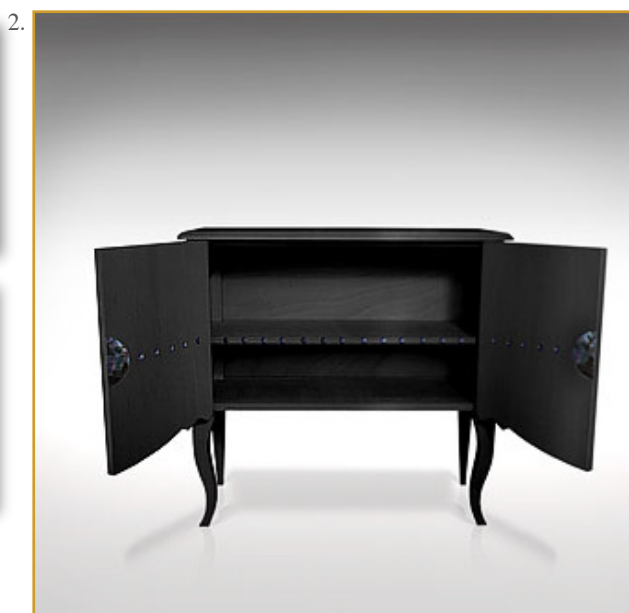

Ref. COM-MAG-LIL-01

Elegant 2 doors cabinet.

Pure and dainty design enhanced by an immoderate black pearl insert in magnificent half-moon bronze handles.

Essence: french fine oak

Black pearl inlays inside.

No hardware can be seen (totally invisible magnetic lock system)

100 x 92 x 45 cm (h/l/p)
39.4 x 36 x 17.7 in.

1. Pure and dainty design enhanced by an immoderate black pearl insert in magnificent half-moon bronze handles.
2. Inside. Black pearl inlay suggesting black moon Lilith phases.
3. Detail. Half-moon exclusive brass and black pearl handles.
4. Detail. Handle underside. Stylishness even in the less exposed parts.

Customization : Each piece may be realised in natural wood tint, or with the colour of leather or fabric you select.

We can also adapt it to dimensions that suit you.

There are also many other adjustments that could be envisaged (adding drawers, change of buttons, etc).