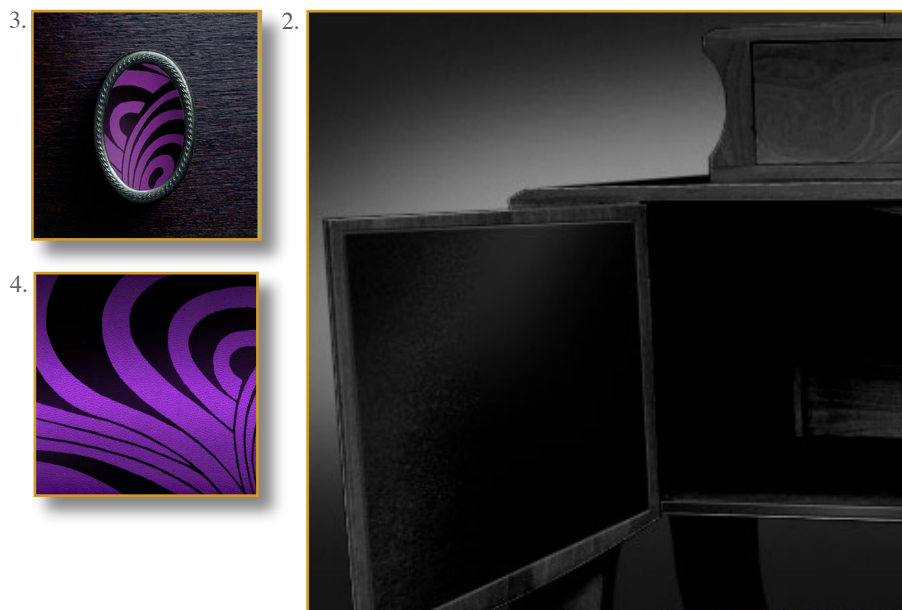

Ref. COM-VOL-NOU-01

Amazing Stairs Chest of Drawers with graceful curves covered with purple leather, «art nouveau» decor.

Exclusive bronze door knobs.

Essence: french fine oak

Inside black leather covered.

Secret hiding place.

No hardware can be seen (totally invisible magnetic lock system).

**130 x 90 x 45 cm (h/l/p)**  
**51 x 36 x 17.7 in.**

1. Exterior view. Amazing Stairs Chest of Drawers with graceful curves covered with purple leather, «art nouveau» decor.
2. Inside, black leather covered.
3. Detail. Exclusive bronze door knobs, «art nouveau» decor.
4. Sides detail. «Art nouveau» decor.