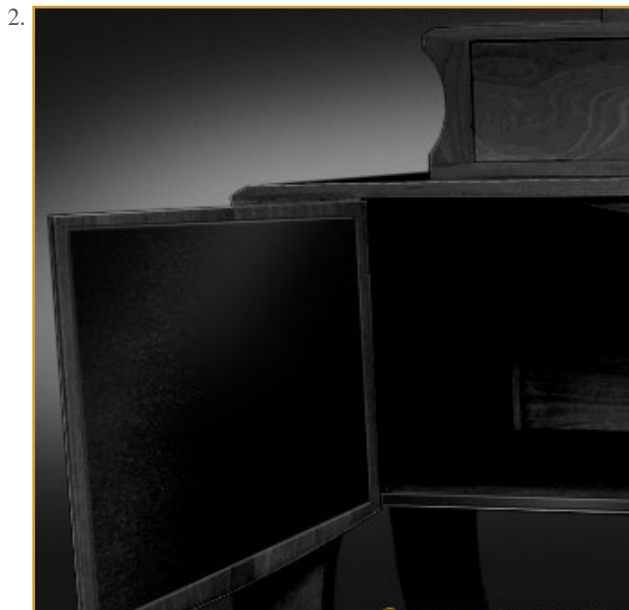

# VOLUTE SILHOUETTE

Ref. COM-VOL-SIL-01

Amazing Stairs Chest of Drawers with graceful curves leather covered «XVIIIth century silhouettes» decor.

Exclusive bronze door knobs.

Essence: french fine oak

Inside black leather covered.

Secret hiding place.

No hardware can be seen (totally invisible magnetic lock system).

**130 x 90 x 45 cm (h/l/p)**  
**51 x 36 x 17.7 in.**

1. Exterior view. Amazing Stairs Chest of Drawers with graceful curves leather covered «XVIIIth century silhouettes» decor.

2. Inside black leather covered.

3.4.5.6. Detail. Exclusive bronze door knobs, «XVIIIth century silhouettes» decor.

Customization : Each piece may be realised in natural wood tint, or with the colour of leather or fabric you select.