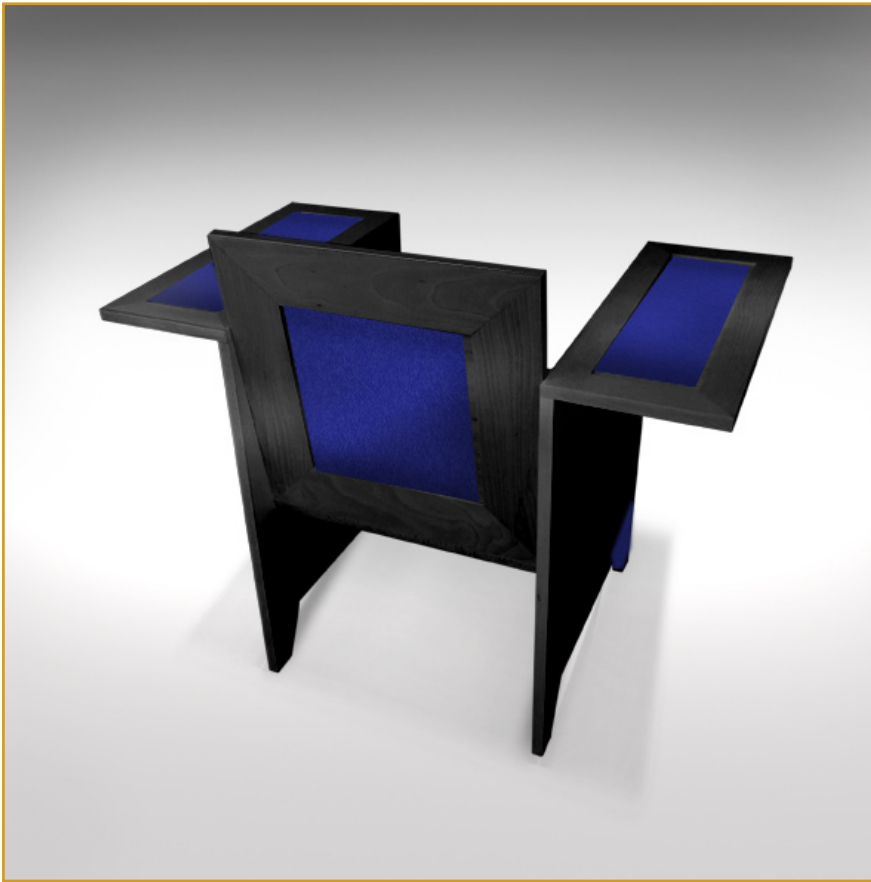

Ref. SIE-CUB-ULT-01

1.

Spectacular armchair with immoderate restarms.

Blue leather covered.

Essence: french fine oak

Legs leather covered.

86 x 100 x 60 cm (h/l/p)
34 x 39.3 x 23.6 in.

2.

1. Spectacular armchair. Blue leather covered.

2. Front view.

Customization : Each piece may be realised in natural wood tint, or with the colour of leather or fabric you select.

We can also adapt it to dimensions that suit you.