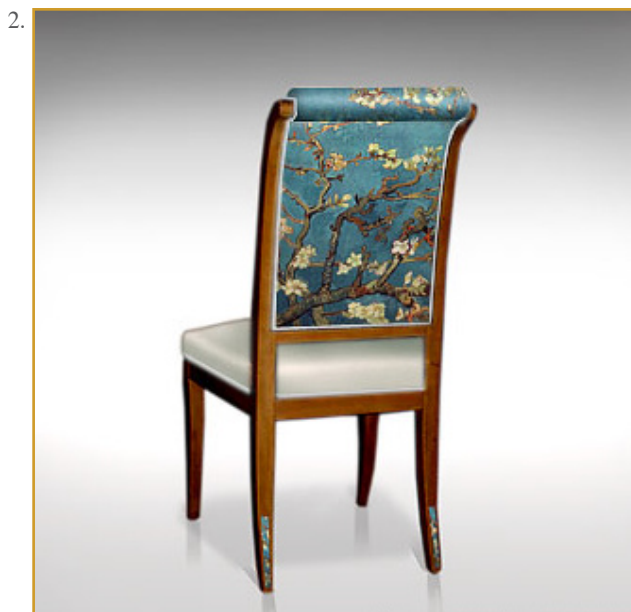

GRACILE VAN GOGH

Ref. SIE-GRA-VAN-01

Gorgeous 1900 chair.

«Almond blossom» by Van Gogh front and back decor exclusive printed leather.

Luxury quality leather.
Traditional filling, biconic spring.
Piping/passepoil.
Structure wild cherry wood.

Legs leather covered.

100 x 48 x 61 cm (h/l/p)
39.3 x 18.9 x 24 in.

1. Gorgeous 1900 chair. «Almond blossom» by Van Gogh front and back decor. Luxury quality leather.
2. Back view.

Customization : Each piece may be realised in natural wood tint, or with the colour of leather or fabric you select.
We can also adapt it to dimensions that suit you.
There are also many other adjustments that could be envisaged (adding drawers, change of buttons, etc).
Don't hesitate to tell us what you would like.