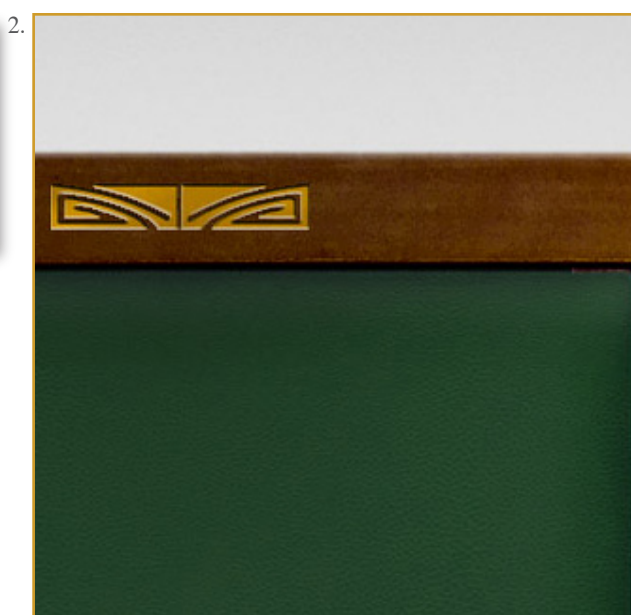

# TANDEM SINOPE

Ref. SIE-TAN-SIN-01

Very rare double seat.  
Pure design.

Luxury quality leather.

Natural latex filling for comfort  
and thinness (very rare).  
Structure: french fine oak.

Decor: Exclusive chiseled brass.

Legs leather covered.

100 x 100 x 58 cm (h/l/p)  
39.3 x 39.3 x 22.8 in.

1. Very rare double seat. Pure design.  
2. Detail. Exclusive brass pattern. Fine  
luxury leather.  
3. Back view.

Customization : Each piece may be realised in natural wood tint, or with the colour of leather or fabric you select.