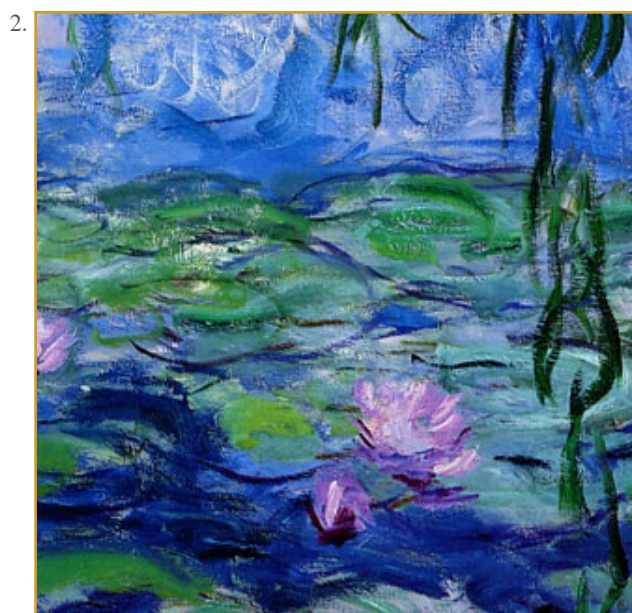

Ref. TBA-KUB-MON-02

KUBB is a table
KUBB is a seat.
KUBB is a table-seat.
Display several KUBB as you
want.
Arrange it today and change
tomorrow.

Decor : «Nymphaeas» by Claude
Monet, exclusive printed leather.

Essence : french fine oak.

40 x 40 x 40 cm (h/l/p)
16 x 16 x 16 in.

1. KUBB is a table-seat.
Decor : «Nymphaeas» by Claude Monet,
exclusive printed leather.
2. Detail. Decor exclusive printed leather.

Customization : Each piece may be realised in natural wood tint, or with the colour of leather or fabric you select.