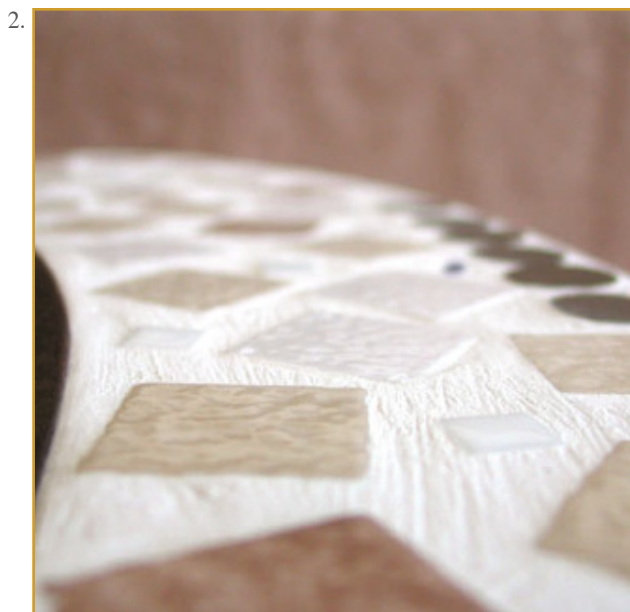

Ref. TBA-OVO-MAR-01

Ovoid original Coffee Table

«Emaux de Briare» mosaic tiles.

Leather covered.

Aluminium legs.

28 x 100 x 50 cm (h/l/p)
11 x 39 x 20 in.

1. Ovoid original Coffee Table. «Emaux de Briare» mosaic tiles. Leather covered.
2. Mosaic detail.

Customization : Each piece may be realised in natural wood tint, or with the colour of leather or fabric you select.

We can also adapt it to dimensions that suit you.

There are also many other adjustments that could be envisaged (adding drawers, change of buttons, etc).