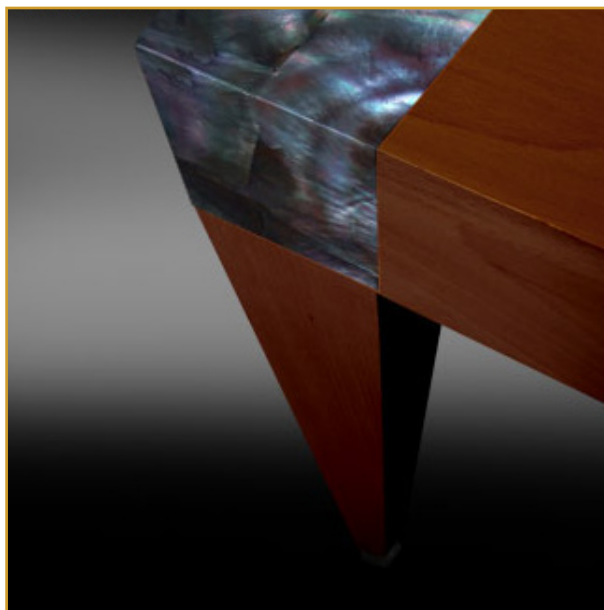

Ref. THA-NAC-BLA-01

1.

Strength and finesse.
The secret of this table is in its proportions : original but perfectly proportionate.

Decor : mother of pearl inlay.

Essence : french fine oak.

78 x 150 x 90 cm (h/l/p)
31 x 59 x 36 in.

2.

1. Strength and finesse. The secret of this table is in its proportions.
2. Detail. Black pearl inlay.

Customization : Each piece may be realised in natural wood tint, or with the colour of leather or fabric you select.