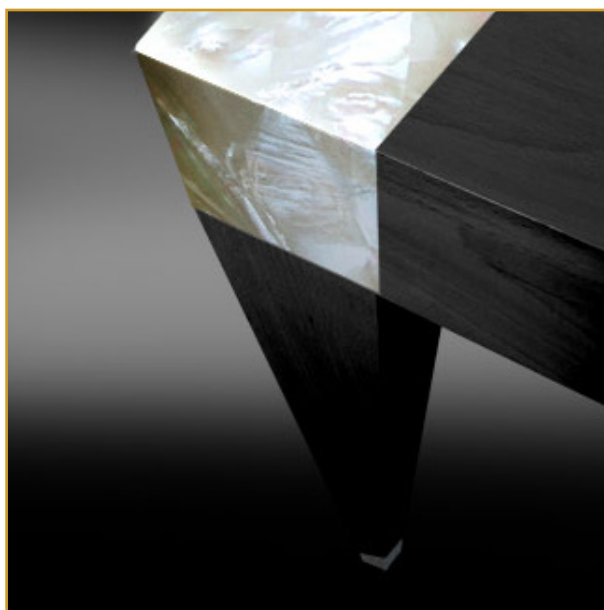

Ref. THA-NAC-PIA-01

1.

Strength and finesse.  
The secret of this table is in its proportions : original but perfectly proportionate.

Decor : mother of pearl inlay.

Essence : french fine oak.

**78 x 150 x 90 cm (h/l/p)**  
**31 x 59 x 36 in.**

2.

1. Strength and finesse. The secret of this table is in its proportions.  
2. Detail. Mother of pearl inlay.

Customization : Each piece may be realised in natural wood tint, or with the colour of leather or fabric you select.