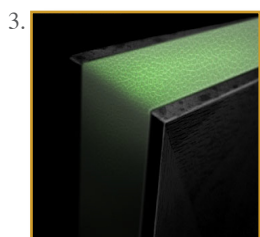

Ref. VIT-GSP-CEL-01

Showcase «Spectacle»,  
The jewel case for your finest  
objects.

Fully leather covered inside.

Essence : french fine oak.

**160 x 120x 40 cm (h/l/p)**  
**62 x 47 x 16 in.**

1. Showcase «Spectacle», The jewel case  
for your finest objects. Fully leather covered  
inside.  
2. Detail. Fully leather covered inside.  
3. Detail. Border leather covering the  
exterior sides.

Customization : Each piece may be realised in natural wood tint, or with the colour of leather or fabric you select.

We can also adapt it to dimensions that suit you.

There are also many other adjustments that could be envisaged (adding drawers, change of buttons, etc).