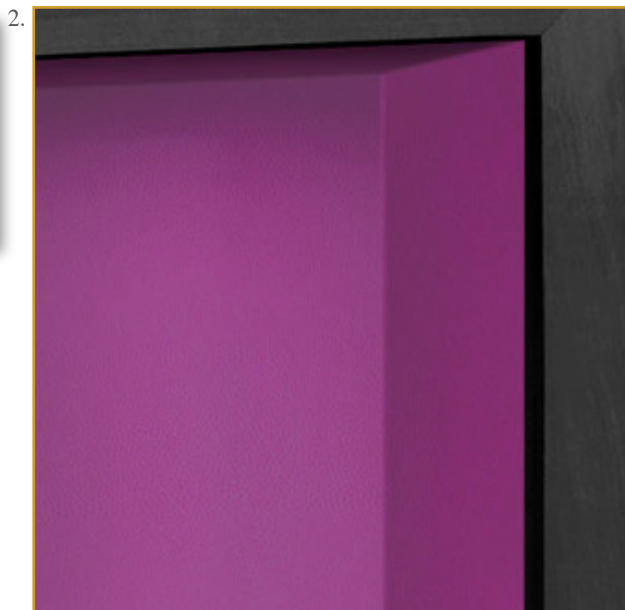

Ref. VIT-SPE-FUS-01

Showcase «Spectacle»,  
The jewel case for your finest  
objects.

Fully leather covered inside.

Essence : french fine oak.

**160 x 80 x 40 cm (h/l/p)**  
**47 x 32 x 16 in.**

1. Showcase «Spectacle», The jewel case  
for your finest objects. Fully leather covered  
inside.  
2. Detail. Fully leather covered inside.  
3. Detail. Border leather covering the  
exterior sides.

Customization : Each piece may be realised in natural wood tint, or with the colour of leather or fabric you select.

We can also adapt it to dimensions that suit you.

There are also many other adjustments that could be envisaged (adding drawers, change of buttons, etc).