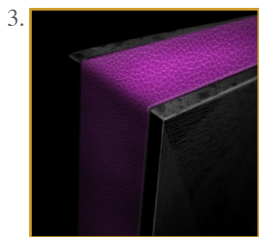

Ref. VIT-SPE-FUS-01

Showcase «Spectacle»,  
The jewel case for your finest  
objects.

Fully leather covered inside.

Essence : french fine oak.

**160 x 80 x 40 cm (h/l/p)**  
**47 x 32 x 16 in.**

1. Showcase «Spectacle», The jewel case  
for your finest objects. Fully leather covered  
inside.  
2. Detail. Fully leather covered inside.  
3. Detail. Border leather covering the  
exterior sides.

Customization : Each piece may be realised in natural wood tint, or with the colour of leather or fabric you select.

We can also adapt it to dimensions that suit you.

There are also many other adjustments that could be envisaged (adding drawers, change of buttons, etc).