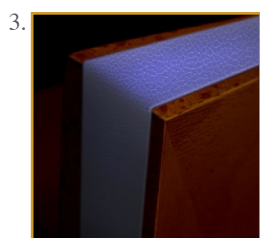

Ref. VIT-SPE-LIL-01

Showcase «Spectacle»,
The jewel case for your finest
objects.

Fully leather covered inside.

Essence: french fine oak.

160 x 80 x 40 cm (h/l/p)
47 x 32 x 16 in.

1. Showcase «Spectacle», The jewel case
for your finest objects. Fully leather covered
inside.
2. Detail. Fully leather covered inside.
3. Detail. Border leather covering the
exterior sides.

Customization : Each piece may be realised in natural wood tint, or with the colour of leather or fabric you select.

We can also adapt it to dimensions that suit you.

There are also many other adjustments that could be envisaged (adding drawers, change of buttons, etc).